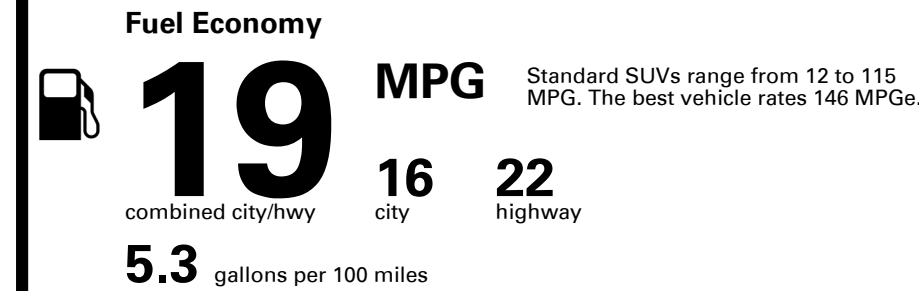

TOTAL PRICE: \$85,420.00

EPA DOT Fuel Economy and Environment

Gasoline Vehicle

You spend \$8,000
more in fuel costs over 5 years compared to the average new vehicle.

Annual fuel cost \$3,300

Fuel Economy & Greenhouse Gas Rating (tailpipe only)