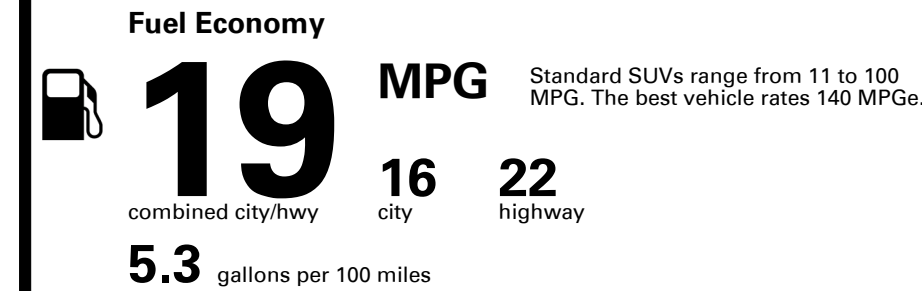

TOTAL PRICE: \$81,405.00

EMISSIONS:
 This vehicle is certified to meet emission requirements in all 50 states

EPA DOT Fuel Economy and Environment

Gasoline Vehicle

You spend \$7,250
 more in fuel costs over 5 years compared to the average new vehicle.