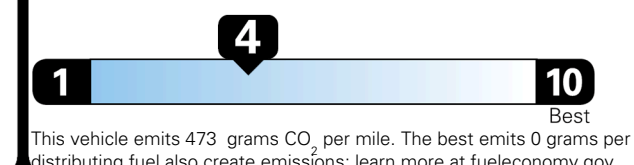

TOTAL PRICE: \$86,540.00

103 A 1086LAKE 103

EPA DOT Fuel Economy and Environment

Gasoline Vehicle

Fuel Economy

19 MPG
combined city/hwy

16 MPG
city

22 MPG
highway

5.3 gallons per 100 miles

Standard SUVs range from 12 to 115 MPG. The best vehicle rates 146 MPGe.

You spend \$8,000
more in fuel costs over 5 years
compared to the average new vehicle.

Annual fuel cost \$3,300

Fuel Economy & Greenhouse Gas Rating (tailpipe only)

Smog Rating (tailpipe only)

Actual results will vary for many reasons, including driving conditions and how you drive and maintain your vehicle. The average new vehicle gets 29 MPG and costs \$8,500 to fuel over 5 years. Cost estimates are based on 15,000 miles per year at \$ 4.15 per gallon. MPGe is miles per gasoline gallon equivalent. Vehicle emissions are a significant cause of climate change and smog.