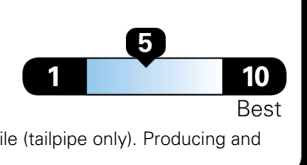

Fuel Economy & Greenhouse Gas Rating (tailpipe only)

Smog Rating (tailpipe only)

Actual results will vary for many reasons, including driving conditions and how you drive and maintain your vehicle. The average new vehicle gets 29 MPG and costs \$8,500 to fuel over 5 years. Cost estimates are based on 15,000 miles per year at \$ 4.15 per gallon. MPGe is miles per gasoline gallon equivalent. Vehicle emissions are a significant cause of climate change and smog.