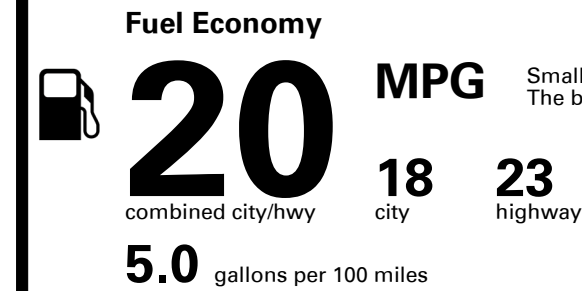

Inland Freight & Handling : \$1,125.00

TOTAL PRICE: \$64,930.00

30 A 0353TLAPIS

EPA DOT Fuel Economy and Environment

Gasoline Vehicle

Small SUVs range from 14 to 123 MPG. The best vehicle rates 132 MPGe.

You spend \$5,750
more in fuel costs over 5 years
compared to the average new vehicle.

Annual fuel cost \$2,750

Fuel Economy & Greenhouse Gas Rating (tailpipe only)

Smog Rating (tailpipe only)

This vehicle emits 448 grams CO₂ per mile. The best emits 0 grams per mile (tailpipe only). Producing and distributing fuel also create emissions; learn more at fueleconomy.gov.