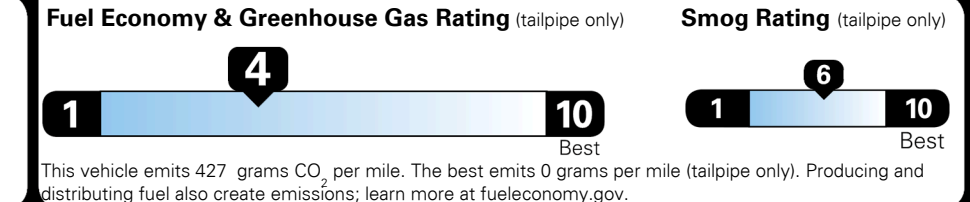

TOTAL PRICE: \$76,355.00

EPA DOT Fuel Economy and Environment

Gasoline Vehicle

Fuel Economy

21 MPG
 combined city/hwy

19 MPG
 city

24 MPG
 highway

4.8 gallons per 100 miles

Standard SUVs range from 12 to 115 MPG. The best vehicle rates 146 MPGe.

You spend \$6,250
 more in fuel costs over 5 years compared to the average new vehicle.

Annual fuel cost \$2,950

Actual results will vary for many reasons, including driving conditions and how you drive and maintain your vehicle. The average new vehicle gets 29 MPG and costs \$8,500 to fuel over 5 years. Cost estimates are based on 15,000 miles per year at \$ 4.15 per gallon. MPGe is miles per gasoline gallon equivalent. Vehicle emissions are a significant cause of climate change and smog.