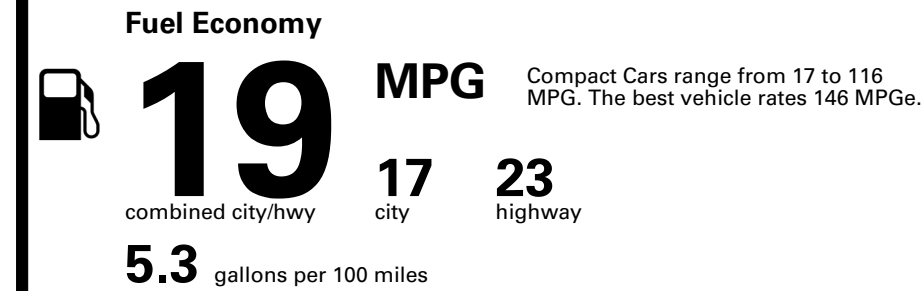

Inland Freight & Handling : \$1,395.00

TOTAL PRICE: \$57,515.00

103 A 1166GLOVI 7

EPA DOT Fuel Economy and Environment

Gasoline Vehicle

You spend \$8,000
more in fuel costs over 5 years
compared to the average new vehicle.

Annual fuel cost \$3,300

Fuel Economy & Greenhouse Gas Rating (tailpipe only)

Smog Rating (tailpipe only)

This vehicle emits 466 grams CO₂ per mile. The best emits 0 grams per mile (tailpipe only). Producing and distributing fuel also create emissions; learn more at fueleconomy.gov.