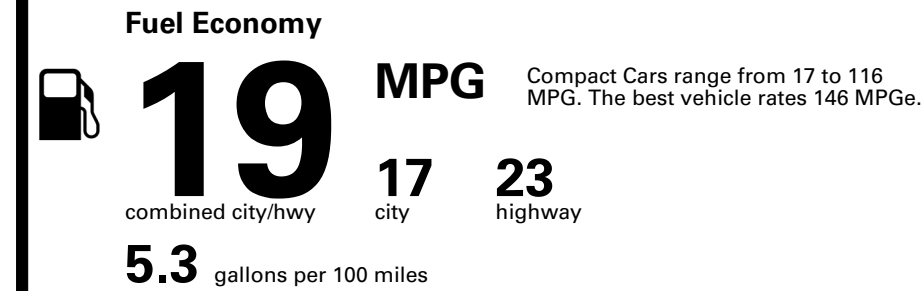

Inland Freight & Handling : \$1,395.00

TOTAL PRICE: \$57,455.00

141 A 1086LAKE 84

EPA DOT Fuel Economy and Environment

Gasoline Vehicle

You spend \$8,000
more in fuel costs over 5 years
compared to the average new vehicle.

Annual fuel cost \$3,300

Fuel Economy & Greenhouse Gas Rating (tailpipe only)

Smog Rating (tailpipe only)

This vehicle emits 466 grams CO₂ per mile. The best emits 0 grams per mile (tailpipe only). Producing and distributing fuel also create emissions; learn more at fueleconomy.gov.