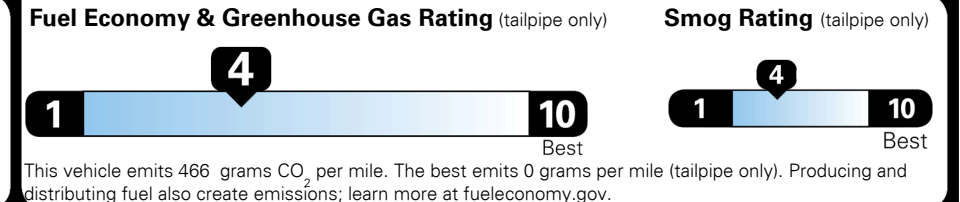

Additional Standard Features

- Carpeted Floor Mats

Full Tank of Gas

GENESIS WARRANTY

- 5-year / 60,000-mile New Vehicle Warranty*
- 10-year / 100,000-mile Powertrain Warranty*
- 7-year / Unlimited-mile Anti-perforation Warranty*
- Limited warranties, see dealer for details

Manufacturer's Suggested Retail Price: $55,600.00

ADDED FEATURES:

- *VIK BLACK(PH3) Paint $650.00
- Accessories
- *Cargo Blocks $40.00
- *Reversible Cargo Tray $195.00
- *First Aid Kit $65.00
- *NFC Key Card $30.00
- *Bumper Applique $90.00

SOLD TO: IL722 SHIPPED TO: IL722
GENESIS OF DOWNERS GROVE
2100 OGDEN AVENUE
DOWNERS GROVE IL 60515

VIN: KMTG54SE2TU172030	EXTERIOR COLOR: VIK BLACK	INTERIOR/SEAT COLOR: SEVILLA RED/OBSIDIAN
MODEL: R0472A65	PORT OF ENTRY: TC	TRANSPORT: TRUCK
EMISSIONS: This vehicle is certified to meet emission requirements in all 50 states		ACCESSORY WEIGHT: 10 lbs./ 5 kgs.

Inland Freight & Handling : $1,395.00

TOTAL PRICE: $58,065.00

EPA DOT Fuel Economy and Environment

Gasoline Vehicle

Fuel Economy

19 MPG
combined city/hwy

17 MPG
city

23 MPG
highway

5.3 gallons per 100 miles

Compact Cars range from 17 to 116 MPG. The best vehicle rates 146 MPGe.

You spend $8,000
more in fuel costs over 5 years compared to the average new vehicle.

Annual fuel cost $3,300

Actual results will vary for many reasons, including driving conditions and how you drive and maintain your vehicle. The average new vehicle gets 29 MPG and costs $8,500 to fuel over 5 years. Cost estimates are based on 15,000 miles per year at $ 4.15 per gallon. MPGe is miles per gasoline gallon equivalent. Vehicle emissions are a significant cause of climate change and smog.

fueleconomy.gov
Calculate personalized estimates and compare vehicles

GOVERNMENT 5-STAR SAFETY RATINGS

This vehicle has not been rated by the government for overall vehicle score, frontal crash, side crash or rollover risk.

Source: National Highway Traffic Safety Administration (NHTSA).
www.safercar.gov or 1-888-327-4236

Manufacturer's suggested retail price includes manufacturer's recommended pre-delivery service. Gasoline license and title fees state and local taxes and dealer installed options and accessories are not included in the manufacturer's suggested retail price. This label has been affixed to this vehicle by Genesis Motor America, pursuant to the requirements of 15 U.S.C. 1231 et seq. which prohibits its removal or alteration prior to delivery to the ultimate purchaser.

PARTS CONTENT INFORMATION

FOR VEHICLES IN THIS CARLINE: U.S./CANADIAN PARTS CONTENT: 5 %

MAJOR SOURCES OF FOREIGN PARTS CONTENT: KOREA: 80 %

FOR THIS VEHICLE: FINAL ASSEMBLY POINT: ULSAN, KOREA

COUNTRY OF ORIGIN:

ENGINE: KOREA TRANSMISSION: KOREA

Note: Parts content does not include final assembly, distribution, or other non-parts costs.