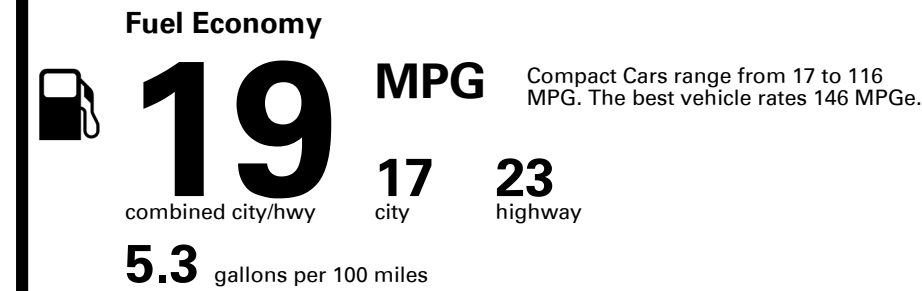

Inland Freight & Handling : \$1,350.00

TOTAL PRICE: \$57,455.00

EPA DOT Fuel Economy and Environment

Gasoline Vehicle

You spend \$8,000
more in fuel costs over 5 years
compared to the average new vehicle.