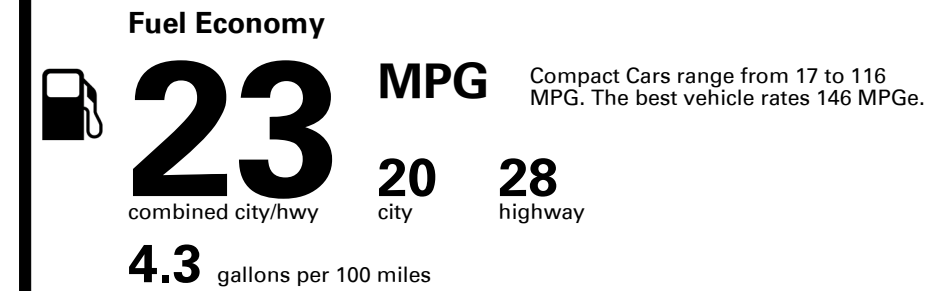

TOTAL PRICE: \$52,795.00

87 A 0736CGLOVI

EPA DOT Fuel Economy and Environment

Gasoline Vehicle

You spend \$5,000
more in fuel costs over 5 years compared to the average new vehicle.

Annual fuel cost \$2,700