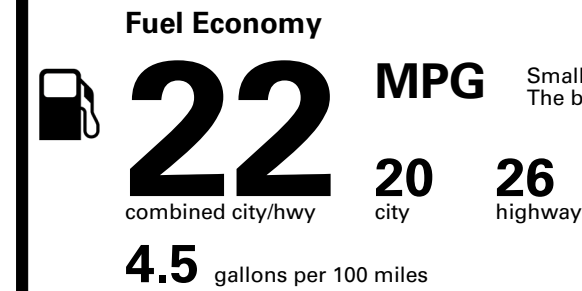

EMISSIONS:
This vehicle is certified to meet emission requirements in all 50 states

Inland Freight & Handling : \$1,495.00

TOTAL PRICE: \$62,775.00

EPA DOT Fuel Economy and Environment

Gasoline Vehicle

Small SUVs range from 14 to 125 MPG. The best vehicle rates 146 MPGe.

You spend \$5,750
more in fuel costs over 5 years
compared to the average new vehicle.

Annual fuel cost \$2,850

Fuel Economy & Greenhouse Gas Rating (tailpipe only)

Smog Rating (tailpipe only)

This vehicle emits 402 grams CO₂ per mile. The best emits 0 grams per mile (tailpipe only). Producing and distributing fuel also create emissions; learn more at fueleconomy.gov.