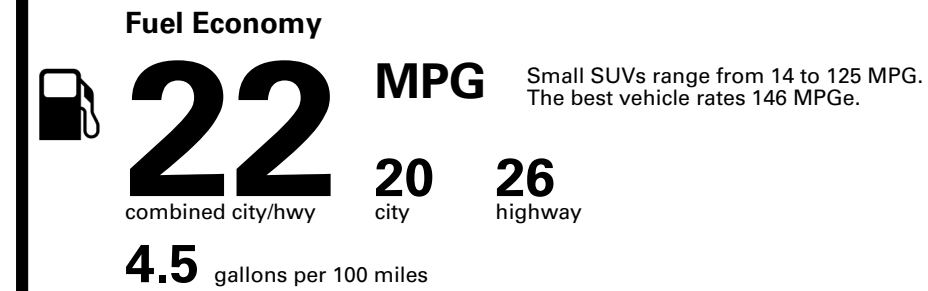

Inland Freight & Handling : \$1,495.00

TOTAL PRICE: \$62,210.00

EPA DOT Fuel Economy and Environment

Gasoline Vehicle

You spend \$5,750
more in fuel costs over 5 years compared to the average new vehicle.