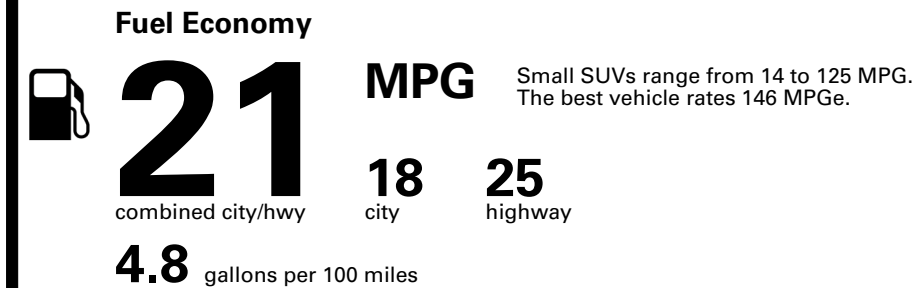

## EPA DOT Fuel Economy and Environment

Gasoline Vehicle

**You spend \$6,250**  
**more in fuel costs over 5 years**  
compared to the average new vehicle.

**Annual fuel cost \$2,950**