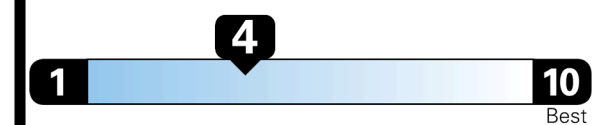

Fuel Economy & Greenhouse Gas Rating (tailpipe only)