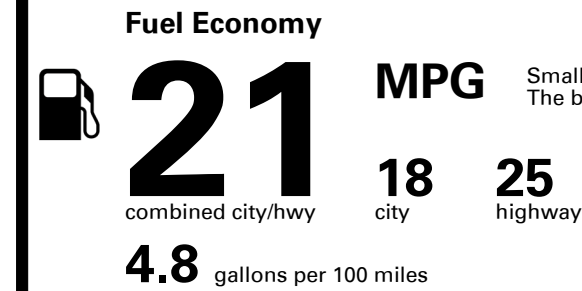

## EPA DOT Fuel Economy and Environment

Gasoline Vehicle

Small SUVs range from 14 to 125 MPG. The best vehicle rates 146 MPGe.

**You spend \$6,000**  
**more in fuel costs over 5 years**  
compared to the average new vehicle.