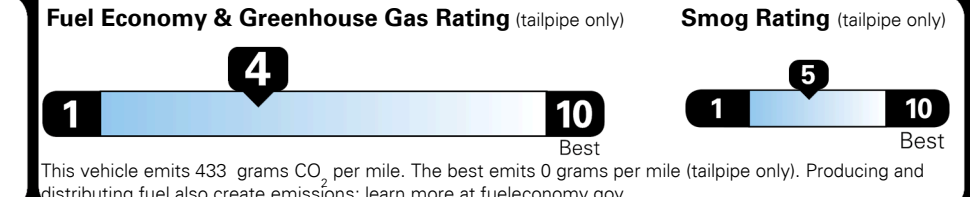

ADDITIONAL STANDARD FEATURES

- Carpeted Floor Mats

Full Tank of Gas

GENESIS WARRANTY

- 5-year / 60,000-mile New Vehicle Warranty*
- 10-year / 100,000-mile Powertrain Warranty*
- 7-year / Unlimited-mile Anti-perforation Warranty*
- * Limited warranties, see dealer for details

Manufacturer's Suggested Retail Price: $63,415.00

ADDED FEATURES:

- *UYUNI WHITE(UYH) Paint $650.00
- **Accessories**
- *Cargo Net $50.00
- *Cargo Tray $180.00
- *Cargo Cover $200.00
- *First Aid Kit $60.00
- *NFC Key Card $30.00

SOLD TO: MN701
GENESIS OF MINNEAPOLIS
8855 WAYZATA BLVD
GOLDEN VALLEY MN 55426

SHIPPED TO: MN701

VIN: 5NMMDDTCXTH042831	EXTERIOR COLOR: UYUNI WHITE	INTERIOR/SEAT COLOR: OBSIDIAN BLACK/OBSIDIAN
MODEL: U0472A65	PORT OF ENTRY: MA	TRANSPORT: TRUCK
EMISSIONS: This vehicle is certified to meet emission requirements in all 50 states		ACCESSORY WEIGHT: 12 lbs./ 6 kgs.

Inland Freight & Handling : $1,450.00

TOTAL PRICE: $66,035.00

EPA DOT Fuel Economy and Environment

Gasoline Vehicle

Fuel Economy

21 MPG
combined city/hwy

18 MPG
city

25 MPG
highway

4.8 gallons per 100 miles

Small SUVs range from 14 to 125 MPG. The best vehicle rates 146 MPGe.

You spend $6,250
more in fuel costs over 5 years
compared to the average new vehicle.

Annual fuel cost $2,950

Actual results will vary for many reasons, including driving conditions and how you drive and maintain your vehicle. The average new vehicle gets 29 MPG and costs $8,500 to fuel over 5 years. Cost estimates are based on 15,000 miles per year at $ 4.15 per gallon. MPGe is miles per gasoline gallon equivalent. Vehicle emissions are a significant cause of climate change and smog.

fueleconomy.gov
Calculate personalized estimates and compare vehicles

GOVERNMENT 5-STAR SAFETY RATINGS

Overall Vehicle Score ★★★★★
Based on the combined rating of frontal, side and rollover. Should ONLY be compared to other vehicles of similar size and weight.

Frontal Crash	Driver Passenger	★★★★★
Based on the risk of injury in a frontal impact. Should ONLY be compared to other vehicles of similar size and weight.		
Side Crash	Front seat Rear seat	★★★★★
Based on the risk of injury in a side impact.		
Rollover		★★★★
Based on the risk of rollover in a single-vehicle crash.		

Manufacturer's suggested retail price includes manufacturer's recommended pre-delivery service. Gasoline license and title fees state and local taxes and dealer installed options and accessories are not included in the manufacturer's suggested retail price. This label has been affixed to this vehicle by Genesis Motor America, pursuant to the requirements of 15 U.S.C. 1231 et seq. which prohibits its removal or alteration prior to delivery to the ultimate purchaser.

Star ratings range from 1 to 5 stars (★★★★★) with 5 being the highest.
Source: National Highway Traffic Safety Administration (NHTSA).
www.safercar.gov or 1-888-327-4236

PARTS CONTENT INFORMATION

FOR VEHICLES IN THIS CARLINE: U.S./CANADIAN PARTS CONTENT: 26 %

MAJOR SOURCES OF FOREIGN PARTS CONTENT: KOREA: 64 %

FOR THIS VEHICLE: FINAL ASSEMBLY POINT: MONTGOMERY, ALABAMA

COUNTRY OF ORIGIN: ENGINE: KOREA TRANSMISSION: KOREA

Note: Parts content does not include final assembly, distribution, or other non-parts costs.