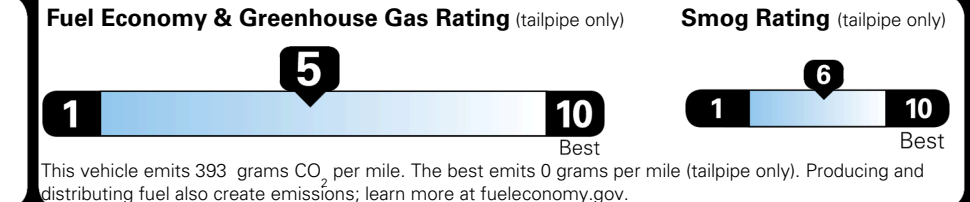

ADDITIONAL STANDARD FEATURES

- Carpeted Floor Mats

Full Tank of Gas

GENESIS WARRANTY

- 5-year / 60,000-mile New Vehicle Warranty*
- 10-year / 100,000-mile Powertrain Warranty*
- 7-year / Unlimited-mile Anti-perforation Warranty*
- * Limited warranties, see dealer for details

Manufacturer's Suggested Retail Price: $56,435.00

ADDED FEATURES:

- *CAPRI BLUE(NRB) Paint $650.00
- *All Season Fitted Liners $235.00
- *Cargo Cover $215.00
- *Cargo Mat, Up Seatback $200.00
- *Mudguards $170.00
- *First Aid Kit $65.00
- *Cargo Net $55.00

SOLD TO: MN701
GENESIS OF MINNEAPOLIS
8855 WAYZATA BLVD
GOLDEN VALLEY MN 55426

SHIPPED TO: MN701

VIN: 5NMMBDTBXTH065684	EXTERIOR COLOR: CAPRI BLUE	INTERIOR/SEAT COLOR: OBSIDIAN BLACK/OBSIDIAN
MODEL: 7S4AAL9GW5A5	PORT OF ENTRY: MA	TRANSPORT: TRUCK
EMISSIONS: This vehicle is certified to meet emission requirements in all 50 states		ACCESSORY WEIGHT: 23 lbs./ 11 kgs.

Inland Freight & Handling : $1,495.00

TOTAL PRICE: $59,520.00

EPA DOT Fuel Economy and Environment

Gasoline Vehicle

Fuel Economy

23 MPG
combined city/hwy

20 city
28 highway

4.3 gallons per 100 miles

Small SUVs range from 14 to 125 MPG. The best vehicle rates 146 MPGe.

You spend $5,000
more in fuel costs over 5 years compared to the average new vehicle.

Annual fuel cost $2,700

Actual results will vary for many reasons, including driving conditions and how you drive and maintain your vehicle. The average new vehicle gets 29 MPG and costs $8,500 to fuel over 5 years. Cost estimates are based on 15,000 miles per year at $ 4.15 per gallon. MPGe is miles per gasoline gallon equivalent. Vehicle emissions are a significant cause of climate change and smog.

fueleconomy.gov
Calculate personalized estimates and compare vehicles

GOVERNMENT 5-STAR SAFETY RATINGS

Overall Vehicle Score ★ ★ ★ ★ ★

Based on the combined rating of frontal, side and rollover. Should ONLY be compared to other vehicles of similar size and weight.

Frontal Crash	Driver Passenger	★ ★ ★ ★ ★
Based on the risk of injury in a frontal impact. Should ONLY be compared to other vehicles of similar size and weight.		
Side Crash	Front seat Rear seat	★ ★ ★ ★ ★
Based on the risk of injury in a side impact.		
Rollover		★ ★ ★ ★
Based on the risk of rollover in a single-vehicle crash.		

Manufacturer's suggested retail price includes manufacturer's recommended pre-delivery service. Gasoline license and title fees state and local taxes and dealer installed options and accessories are not included in the manufacturer's suggested retail price. This label has been affixed to this vehicle by Genesis Motor America, pursuant to the requirements of 15 U.S.C. 1231 et seq. which prohibits its removal or alteration prior to delivery to the ultimate purchaser.

Star ratings range from 1 to 5 stars (★★★★★) with 5 being the highest.
Source: National Highway Traffic Safety Administration (NHTSA).
www.safercar.gov or 1-888-327-4236

PARTS CONTENT INFORMATION

FOR VEHICLES IN THIS CARLINE: U.S./CANADIAN PARTS CONTENT: 26 %
MAJOR SOURCES OF FOREIGN PARTS CONTENT: KOREA: 64 %
FOR THIS VEHICLE: FINAL ASSEMBLY POINT: MONTGOMERY, ALABAMA
COUNTRY OF ORIGIN:

ENGINE: KOREA **TRANSMISSION: KOREA**
Note: Parts content does not include final assembly, distribution, or other non-parts costs.