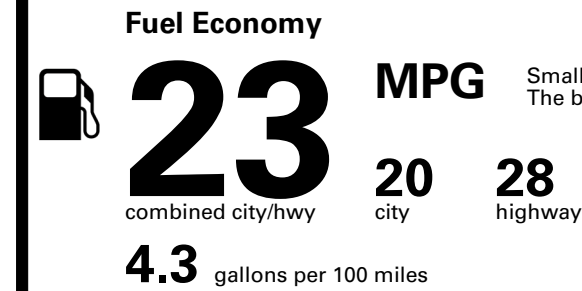

TOTAL PRICE: \$59,495.00

156 A

EMISSIONS:
This vehicle is certified to meet emission requirements in all 50 states

EPA DOT Fuel Economy and Environment

Gasoline Vehicle

Small SUVs range from 14 to 125 MPG. The best vehicle rates 146 MPGe.

You spend \$5,000
more in fuel costs over 5 years
compared to the average new vehicle.

Annual fuel cost \$2,700

Fuel Economy & Greenhouse Gas Rating (tailpipe only)

Smog Rating (tailpipe only)

This vehicle emits 393 grams CO₂ per mile. The best emits 0 grams per mile (tailpipe only). Producing and distributing fuel also create emissions; learn more at fueleconomy.gov.