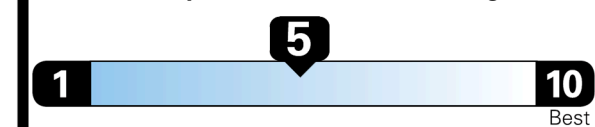

2026 GV70 2.5T ADVANCED AWD

THE GENESIS EXPERIENCE

- 3 Yr / 36K Complimentary Maintenance
- 3 Yr / 36K Complimentary Service Valet *
- 3 Yr Complimentary Map Care
- Complimentary Genesis Connected Services *
- * Exclusions may apply, see retailer for details

STANDARD FEATURES:

ADVANCED SAFETY TECHNOLOGY

- Forward Collision-Avoidance Assist
- Lane Keeping Assist
- Lane Following Assist
- Driver Attention Warning
- Parking Distance Warning
- Blind-Spot Collision Avoidance-Assist
- Rear Cross-Traffic Collision Avoidance-Assist
- Rearview Camera
- Safe Exit Assist
- Forward Attention Warning

POWERTRAIN TECHNOLOGY

- 2.5L Inline 4 Turbo GDI
- 8-speed Automatic Transmission

EXTERIOR

- 19-inch Alloy Wheels
- Power Hands-Free Smart Liftgate w/ Auto Open
- High Beam Assist
- Panoramic Sunroof
- Power Folding Mirrors + Logo Lamp

COMFORT & CONVENIENCE

- Power Driver's Seat w/ Power Lumbar
- Power Front Passenger Seat
- Heated Front Seats
- Smart Cruise Control
- Intelligent Speed Limit Assist
- Highway Driving Assist
- Power Tilt & Telescopic Steering Wheel

COMFORT & CONVENIENCE(cont.)

- Adjustable Interior Ambient Lighting

MULTIMEDIA & CONNECTIVITY

- 27" OLED Instrument Cluster & Navigation
- SiriusXM® Radio w/ 90-day trial subscription; Not Available in AK & HI
- Apple CarPlay® & Android Auto™
- Wireless Phone Charger
- Genesis Connected Services
- Fingerprint Recognition

ADVANCED FEATURES

- Leather Seating Surfaces
- Back Lighting Film Trim
- Front Passenger Seat w/ Power Lumbar
- Bang & Olufsen® Premium Audio
- Surround View Monitor
- Blind-Spot View Monitor
- Parking Collision-Avoidance Assist
- Advanced Rear Occupant Alert
- Ventilated Front Seats
- Heated Steering Wheel

ADDITIONAL STANDARD FEATURES