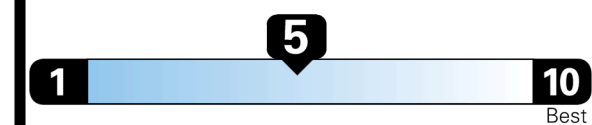

Small SUVs range from 14 to 125 MPG. The best vehicle rates 146 MPGe.

You spend \$5,000
more in fuel costs over 5 years compared to the average new vehicle.

Annual fuel cost \$2,700

Fuel Economy & Greenhouse Gas Rating (tailpipe only)