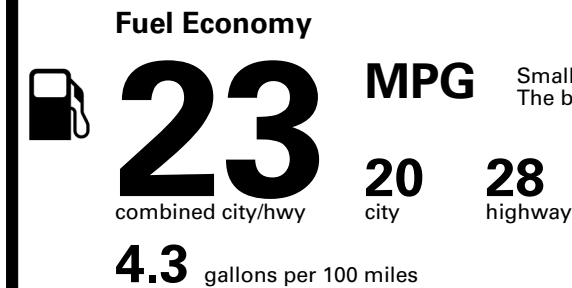

EMISSIONS:
This vehicle is certified to meet emission requirements in all 50 states

Inland Freight & Handling : \$1,495.00

TOTAL PRICE: \$58,735.00

159 A

EPA DOT Fuel Economy and Environment

Gasoline Vehicle

Small SUVs range from 14 to 125 MPG. The best vehicle rates 146 MPGe.

You spend \$5,000
more in fuel costs over 5 years
compared to the average new vehicle.

Annual fuel cost \$2,700

Fuel Economy & Greenhouse Gas Rating (tailpipe only)